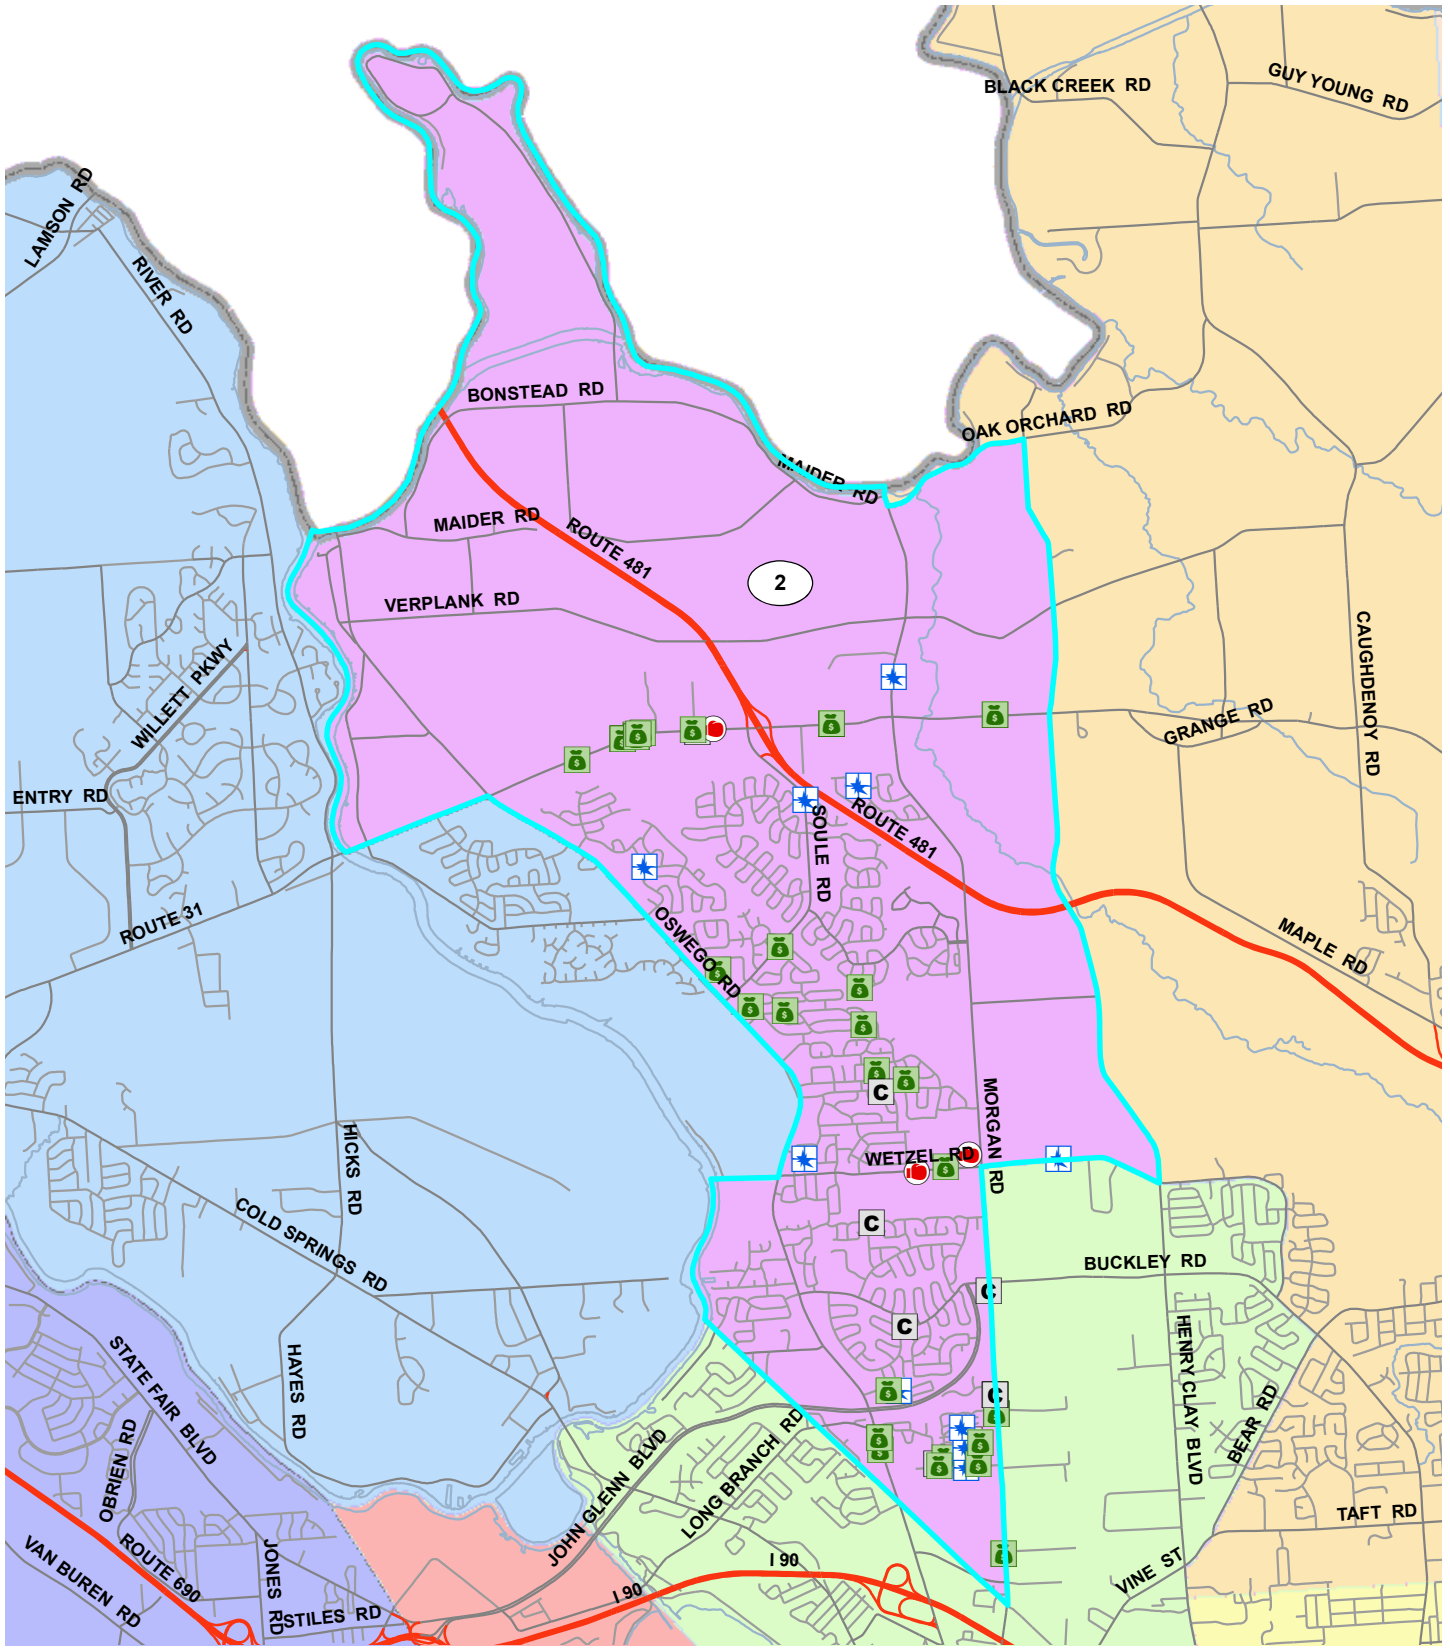

June 2010

Legend

-  ASSAULT
-  BURGLARY
-  CRIMINAL MISCHIEF
-  LARCENY
-  ROBBERY

Onondaga County Sheriff's Office

Incident Summary Report for County Legislative

District 2 June 2010

<u>DESCRIPTION</u>	<u>COUNT</u>
ABC VIOLATION	1
ALARM BURGLARY	26
ALARM OTHER	7
AMBULANCE CALL	30
ANIMAL COMPLAINT	16
ASSAULT	3
ASSIST (POLICE AGENCY)	3
ASSIST A CITIZEN (NON CRIMINAL)	10
ASSIST OTHER (NON POLICE AGENCY)	2
BARKING DOG	1
BOAT (DISTRESS, ACCIDENTS,SPEEDING ETC.)	1
BURGLARY	10
CALL FOR POLICE (UNKNOWN NATURE)	19
CHILD ABUSE, ABANDONED, LEFT ALONE, ETC	5
CONTROLLED SUBSTANCE	4
CRIMINAL MISCHIEF	11
DEAD BODY	1
DETAIL	8
DISABLED VEHICLE	11
DISPUTE (CIVIL DISAGREEMENT)	15
DISTURBANCE	6
DOMESTIC-PHYSICAL	12
DOMESTIC-VERBAL	17
ESCORT	6

<u>DESCRIPTION</u>	<u>COUNT</u>
FIGHT IN PROGRESS	4
FIRE CALL	14
FIREWORKS	3
FOLLOW UP INVESTIGATION	141
FOLLOW UP WARRANT	3
HARRASSMENT	14
HAZARDOUS CONDITION	5
IDENTITY THEFT	2
INTOXICATED PERSON	2
JUVENILE PROBLEM	14
LARCENY	39
LOCAL LAW VIOLATION	2
MENTAL DISORIENTED PERSON	3
MISSING PERSON	8
MOTOR VEHICLE COLLISION DAMAGE	28
MOTOR VEHICLE COLLISION INJURIES	11
MOTOR VEHICLE COLLISION LEFT SCENE	10
MOTOR VEHICLE COLLISION POSSIBLE INJURIES	4
NA	1
NOISE COMPLAINT	20
PARKING COMPLAINT	8
PERSON DOWN UNKNOWN REASON	1
PERSONAL INJURY	3
POINT OF INFORMATION	2
POLICE INFORMATION	20
PROPERTY LOST / FOUND	7
ROBBERY	1
SEX OFFENSE	2
SHOTS FIRED	1
STATUS CHECK	5

<u>DESCRIPTION</u>	<u>COUNT</u>
SUICIDE	6
SUSPICIOUS PERSONS	17
SUSPICIOUS VEHICLE	22
SUSPICIOUS PERSON WITH WEAPON	1
TRAFFIC PROBLEM	13
TRANSPORT	1
TRESPASS	4
V&T STOP	117
WARRANT / SERVED	1
WATER PROBLEM	3
WIRES DOWN	3
<hr/>	
Total	791

The numbers in this report are from raw data for Sheriff calls only.