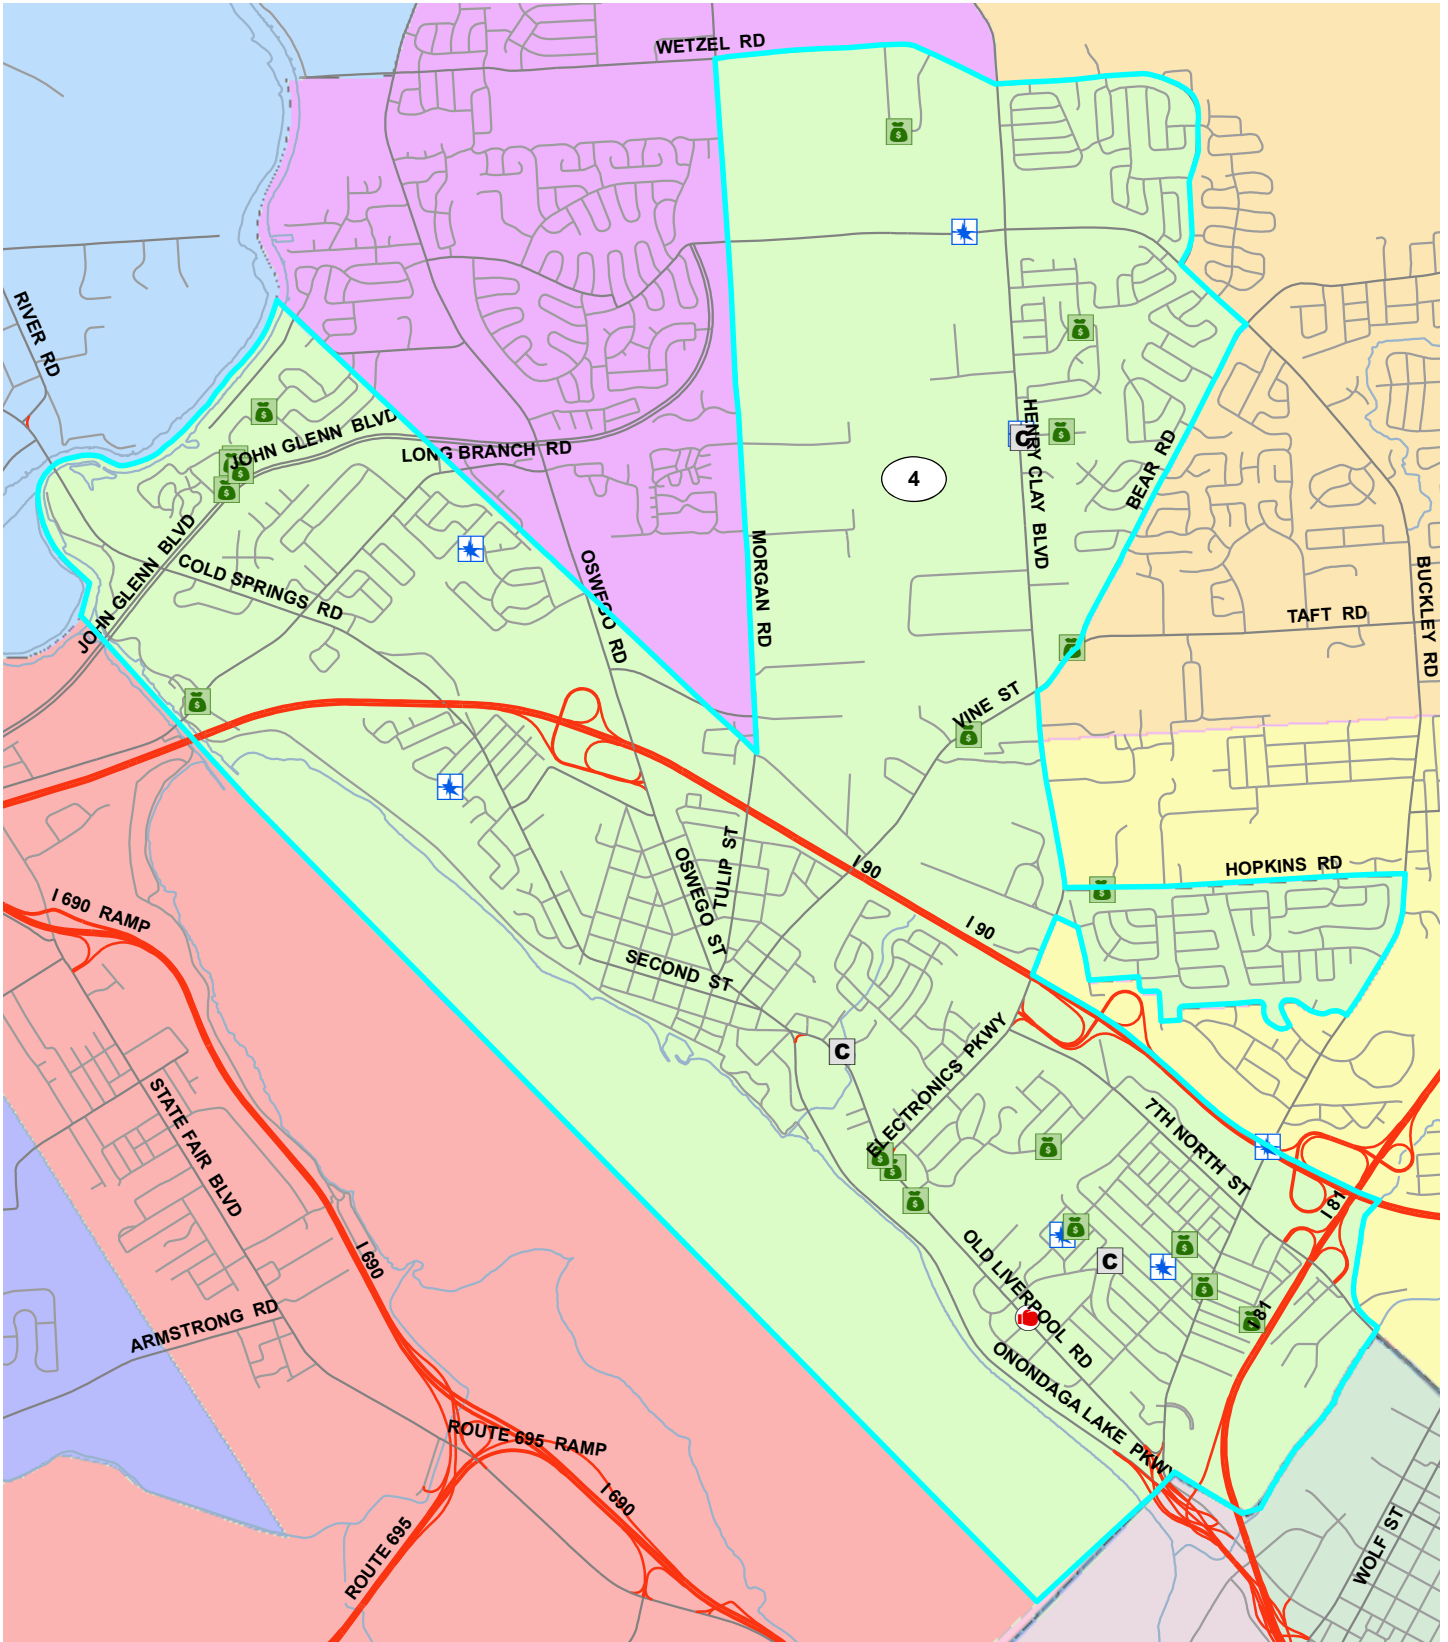

June 2010

Legend

-  ASSAULT
-  BURGLARY
-  CRIMINAL MISCHIEF
-  LARCENY

Onondaga County Sheriff's Office

Incident Summary Report for County Legislative

District 4 June 2010

<u>DESCRIPTION</u>	<u>COUNT</u>
ABANDONED VEHICLE	2
ALARM BURGLARY	24
ALARM OTHER	9
AMBULANCE CALL	33
ANIMAL COMPLAINT	4
ASSAULT	1
ASSIST (POLICE AGENCY)	1
ASSIST A CITIZEN (NON CRIMINAL)	8
ASSIST OTHER (NON POLICE AGENCY)	1
BARKING DOG	3
BURGLARY	7
CALL FOR POLICE (UNKNOWN NATURE)	23
CHILD ABUSE, ABANDONED, LEFT ALONE, ETC	5
CONTROLLED SUBSTANCE	1
CRIMINAL MISCHIEF	3
DEAD BODY	3
DETAIL	4
DISABLED VEHICLE	9
DISPUTE (CIVIL DISAGREEMENT)	18
DISTURBANCE	4
DOMESTIC W / INJURIES	1
DOMESTIC W / WEAPON	1
DOMESTIC-PHYSICAL	14
DOMESTIC-VERBAL	14

<u>DESCRIPTION</u>	<u>COUNT</u>
DWI	2
ESCORT	3
FIGHT IN PROGRESS	2
FIRE CALL	4
FIREWORKS	2
FOLLOW UP INVESTIGATION	73
FOLLOW UP WARRANT	5
HARRASSMENT	14
HAZARDOUS CONDITION	12
IDENTITY THEFT	5
INTOXICATED PERSON	7
JUVENILE PROBLEM	12
LARCENY	22
LEWDNESS	1
LOCAL LAW VIOLATION	1
MENACING	1
MENTAL DISORIENTED PERSON	2
MISCELLANEOUS COMPLAINT	2
MISSING PERSON	3
MOTOR VEHICLE COLLISION BUS	1
MOTOR VEHICLE COLLISION DAMAGE	27
MOTOR VEHICLE COLLISION INJURIES	7
MOTOR VEHICLE COLLISION LEFT SCENE	6
MOTOR VEHICLE COLLISION POSSIBLE INJURIES	2
NOISE COMPLAINT	14
NOTIFICATION	1
OPEN DOOR / WINDOW	1
PARKING COMPLAINT	1
PERSON DOWN UNKNOWN REASON	1
PERSONAL INJURY	2

<u>DESCRIPTION</u>	<u>COUNT</u>
POINT OF INFORMATION	6
POLICE INFORMATION	16
PROPERTY CHECK	1
PROPERTY LOST / FOUND	7
PROWLER	1
RAPE	1
SEX OFFENSE	3
STATUS CHECK	5
STOLEN VEHICLE	1
SUICIDE	8
SUSPICIOUS INCIDENT	1
SUSPICIOUS PERSONS	13
SUSPICIOUS VEHICLE	24
SUSPICIOUS PERSON WITH WEAPON	3
TRAFFIC PROBLEM	12
TRANSPORT	2
TRESPASS	2
V&T STOP	125
WARRANT / SERVED	1
WIRES DOWN	2
Total	663