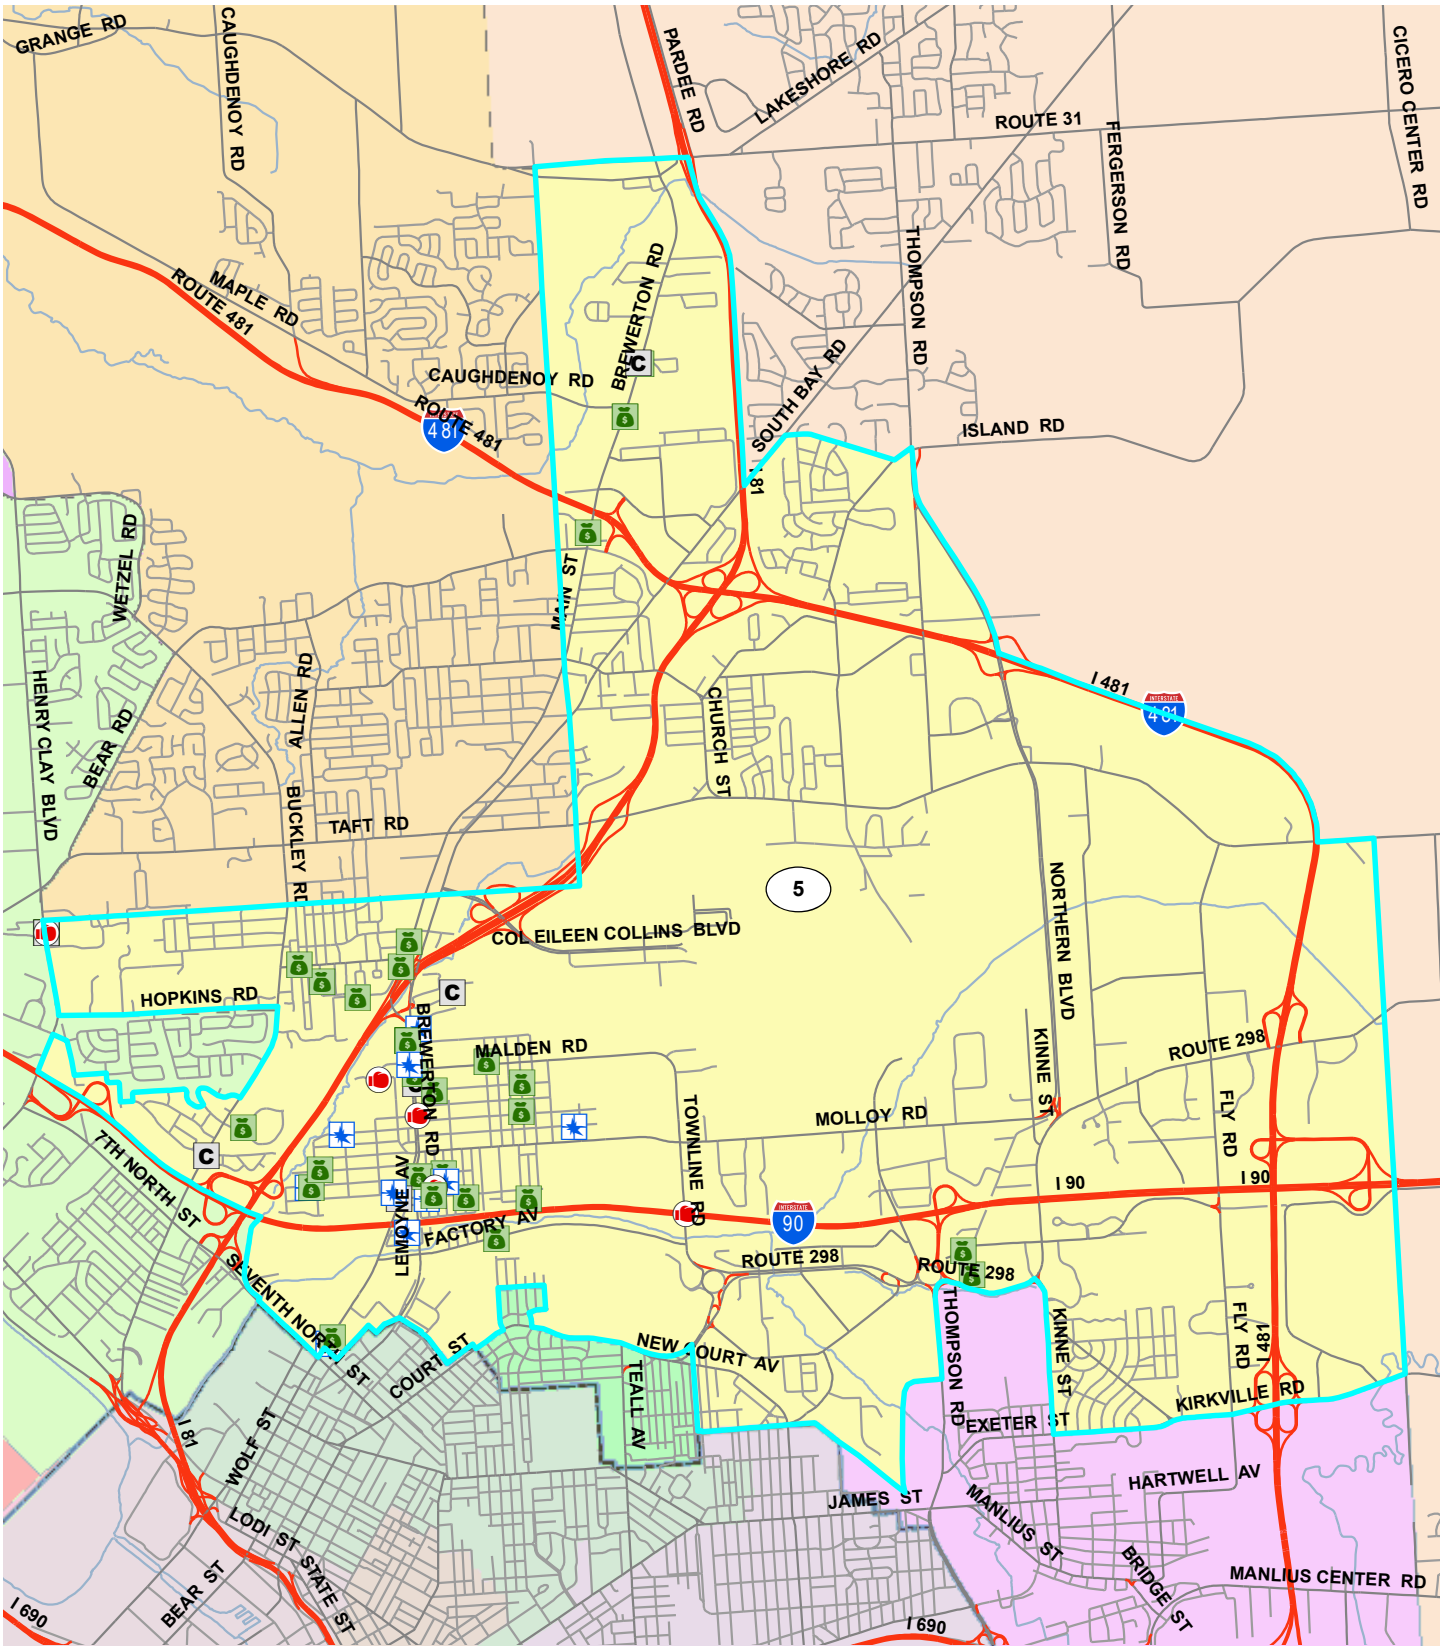

June 2010

Legend

-  ASSAULT
-  BURGLARY
-  CRIMINAL MISCHIEF
-  LARCENY

Onondaga County Sheriff's Office

Incident Summary Report for County Legislative

District 5 June 2010

<u>DESCRIPTION</u>	<u>COUNT</u>
ALARM BURGLARY	19
ALARM OTHER	16
AMBULANCE CALL	33
ANIMAL COMPLAINT	15
ASSAULT	6
ASSIST (POLICE AGENCY)	4
ASSIST A CITIZEN (NON CRIMINAL)	15
ASSIST OTHER (NON POLICE AGENCY)	4
BARKING DOG	2
BOAT (DISTRESS, ACCIDENTS,SPEEDING ETC.)	1
BURGLARY	10
CALL FOR POLICE (UNKNOWN NATURE)	33
CHILD ABUSE, ABANDONED, LEFT ALONE, ETC	6
CONTROLLED SUBSTANCE	2
CRIMINAL MISCHIEF	6
DEAD BODY	1
DETAIL	7
DISABLED VEHICLE	9
DISPUTE (CIVIL DISAGREEMENT)	34
DISTURBANCE	15
DOMESTIC W / INJURIES	1
DOMESTIC-PHYSICAL	16
DOMESTIC-VERBAL	27
ESCORT	6

<u>DESCRIPTION</u>	<u>COUNT</u>
FIGHT IN PROGRESS	8
FIRE CALL	6
FIREWORKS	6
FOLLOW UP INVESTIGATION	232
FOLLOW UP WARRANT	1
FORGERY	1
HARRASSMENT	33
HAZARDOUS CONDITION	8
INTOXICATED PERSON	7
JUVENILE PROBLEM	21
LARCENY	37
LEWDNESS	1
LOCAL LAW VIOLATION	1
LOCK OUT	2
LOITERING	1
MENTAL DISORIENTED PERSON	9
MISCELLANEOUS COMPLAINT	3
MISSING PERSON	4
MOTOR VEHICLE COLLISION DAMAGE	31
MOTOR VEHICLE COLLISION INJURIES	7
MOTOR VEHICLE COLLISION LEFT SCENE	6
MOTOR VEHICLE COLLISION STRUCTURE INVOLVED	1
NOISE COMPLAINT	18
PARKING COMPLAINT	8
PERSON DOWN UNKNOWN REASON	1
PERSONAL INJURY	4
POINT OF INFORMATION	9
POLICE INFORMATION	26
PROPERTY CHECK	1
PROPERTY DAMAGE	1

<u>DESCRIPTION</u>	<u>COUNT</u>
PROPERTY LOST / FOUND	22
PROWLER	2
REPOSSESSED VEHICLE	6
SEX OFFENSE	1
SHOTS FIRED	2
STATUS CHECK	7
STOLEN VEHICLE	5
SUICIDE	4
SUSPICIOUS INCIDENT	1
SUSPICIOUS PERSONS	23
SUSPICIOUS VEHICLE	33
SUSPICIOUS PERSON WITH WEAPON	1
TRAFFIC PROBLEM	17
TRESPASS	7
V&T STOP	174
WARRANT / SERVED	6
WATER PROBLEM	1
WIRES DOWN	2
Total	1,096